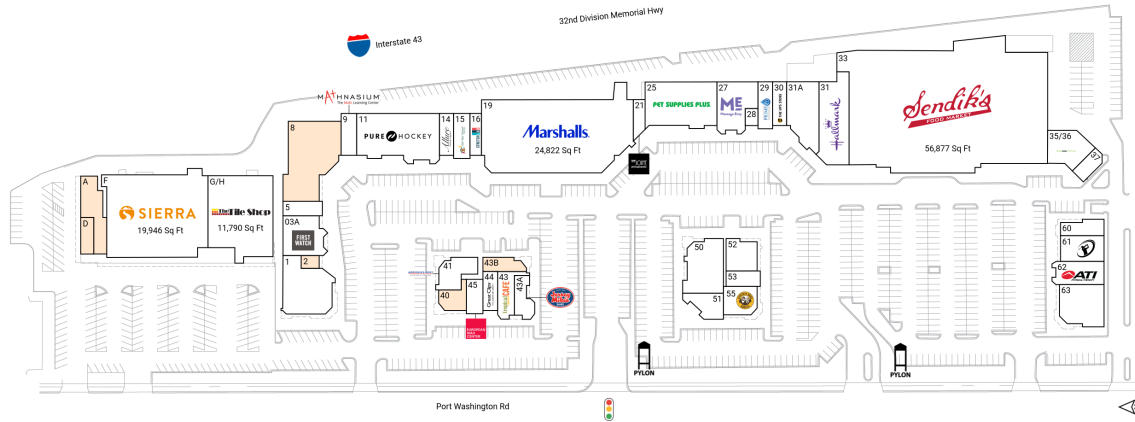

# Mequon Pavilions

10930 N Port Washington Road | Mequon, WI 53092

Ozaukee County Milwaukee-Waukesha, WI 218,392 Sq Ft

43.2183, -87.9229

## Available Spaces

2	592 Sq Ft	360°	43B	1,699 Sq Ft	360°
8	9,038 Sq Ft	360°	A	3,284 Sq Ft	360°
40	1,455 Sq Ft	360°	D	1,167 Sq Ft	360°

## Current Tenants Space size listed in square feet

1	Chancery Restaurant of Mequon	5,808	35/36	Hassleless Mattress	3,357
03A	First Watch	4,030	37	Elite Nutrition Vitamins and S	950
5	Hart Hearing Care Centers	1,376	41	America's Best Contacts & Eyeglasses	2,265
9	Mathnasium	1,540	43	Tropical Smoothie Cafe	1,574
11	Pure Hockey	8,423	43A	Jersey Mike's	1,491
14	Allure Intimate Apparel	1,480	44	Great Clips	1,332
15	Wild Birds Unlimited	1,673	45	European Wax Center	1,320
16	StretchLab	1,540	50	Game Universe	4,300
19	Marshalls	24,822	51	Big Frog Custom T-Shirts	1,869
21	The Joint	1,285	52	Taco Pros	2,352
25	Pet Supplies Plus	6,963	53	Yen Ching Express	1,155
27	Massage Envy	3,731	55	Einstein Brothers	2,351
28	Klinke Cleaners	700	60	Bliss Nails & Spa	1,502
29	Prime IV Hydration & Wellness	1,498	61	Club Champion	2,656
30	The UPS Store	1,390	62	ATI Physical Therapy	2,764
31	Hallmark Cards	6,014	63	Neroli Salon and Spa	4,021
31A	Occupied	5,012	F	Sierra	19,946
33	Sendik's Food Market	56,877	G/H	The Tile Shop	11,790